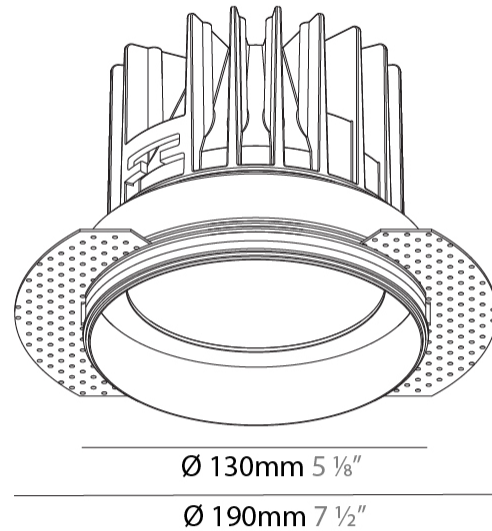

PHYSICAL

Shape: Round
Diameter (mm): 130
Diameter (in): 5 1/8
Height (mm): 122
Height (in): 4 13/16
Ceiling Thickness (mm): 10 / 12.5 / 15
Ceiling Thickness (in): 3/8 or 1/2 or 9/16
Min. Recessing Depth (mm): 130
Min. Recessing Depth (in): 5 1/8
Light Distribution: Downlight
Weight (kg): 0.882
Weight (lbs): 1.944
Fixture Finish: SSR / BKV / CWI / CRY / HAB / UFT / ITA / RUA / FTG / MYG / LOD / PUS / FRO / FUP / KIA / POP / BLS / SPG / MEY / GOH / GUM / CHC / COM / ABZ / JAG / OBR / MOS / ROR
Fixture Material: Aluminum Die Cast
Cut-out Measurements: 142mm / 5 9/16"
Upon Request: Unique Sizes Unique Ceiling Thickness

ELECTRICAL

Lamp Type: LED (Zhaga Standard)
Input Wattage (W): 28.6
Total Output Wattage (W): 26.4
Dimming: Tri-Mode (Non-Dimming and Phase Dimming (120Vac only) and 0-10V Dimming)
Driver Included: No
Driver Location: Recessed Housing
Driver Type: Constant Current - Universal
Driver Class: Class 2
Housing: See components
Input Voltage (V): 120 - 277
Constant Current (MA): 700

LED

Color Temperature (°K): 2700 / 3000 / 3500 / 4000
Max. Delivered Lumen (lm): 2282 / 2340 / 2436 / 2486
CRI: >90 CRI
Lamp Life (hrs): 50000

OPTICAL

Reflector°: 12 / 24 / 40

RATINGS AND CERTIFICATIONS

Certified By: Certified for North American Standards
IP rating: IP20
Upon Request: Special Beam Angles